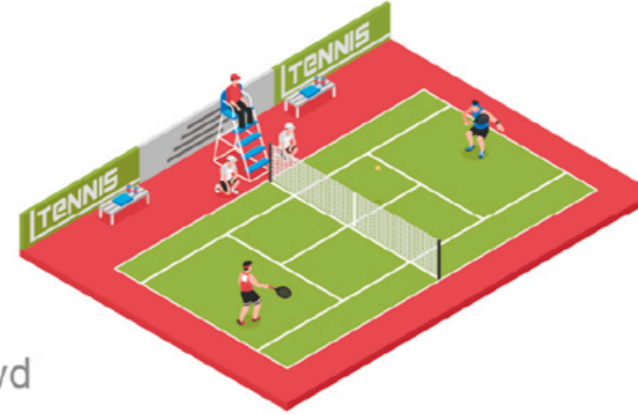

DigiLINE 820

Digital UHF | 120W

8" speaker | Bluetooth | 300+ crowd

DigiLINE, the brand new wireless portable PA system, employing the leading digital technology in UHF spectrum for better sound projection and less noise experience. Moderate size with class D amplifier is a good fit for crowd up to 300+. Bluetooth and optional music players along with the highly mobile wheels make it a really performance mate on the move.

Features

- 120 watts (max.) powerful output.
- Two-way speaker – 8" woofer and 1" tweeter.
- Supports 2 receivers for up to 4 wireless microphones.
- SYNC to set microphone at same channel as receiver.
- Bluetooth function for audio streaming from smartphone and tablet.
- Featured with Voice Priority.
- 4-LED battery meter for charging indication and power status.
- Two power models – AC or battery powered.
- Various music players (SD/CD/DVD/USB) for option.
- Runs 4-6 hours on a charge.
- High mobility with retractable handle and wheels.