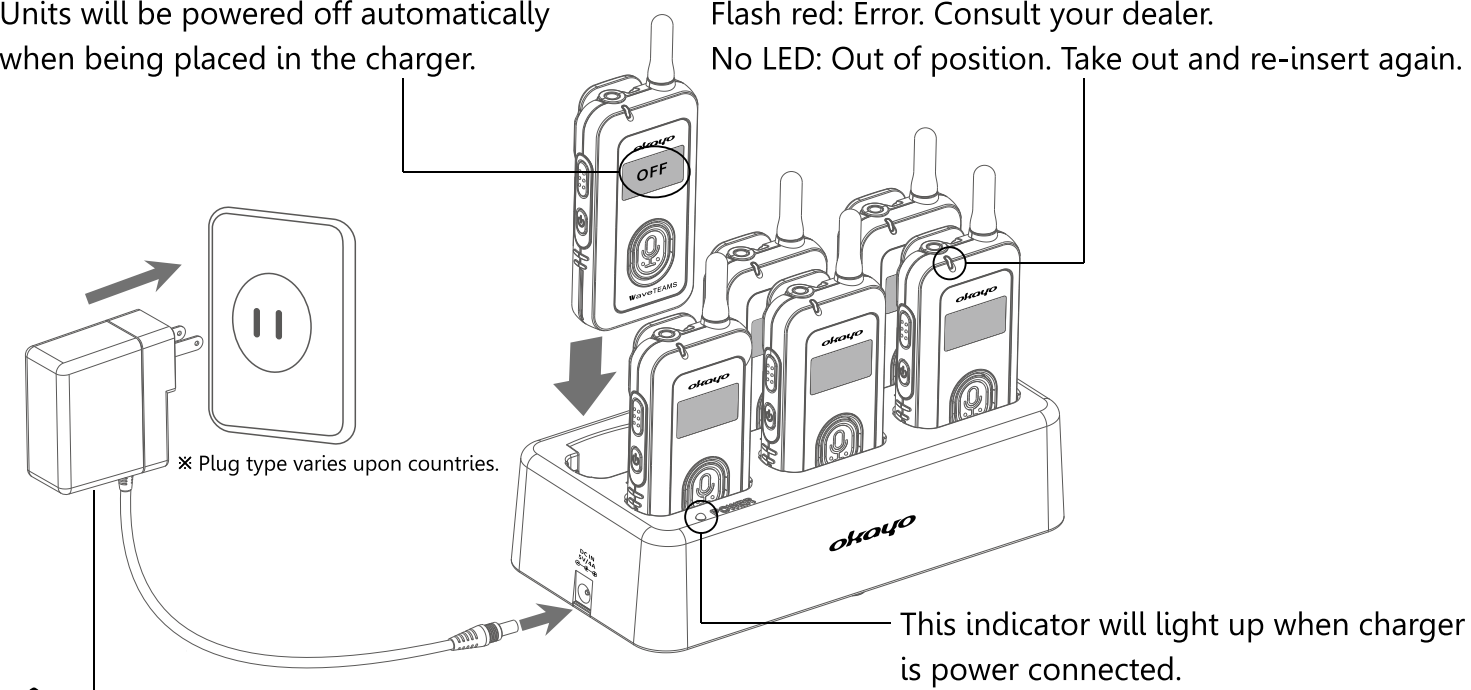

Docking Station 6

Model: C6

okayo[®]
The sound option

Units will be powered off automatically when being placed in the charger.

Red: Charging

Blue: Fully charged

Flash red: Error. Consult your dealer.

No LED: Out of position. Take out and re-insert again.

※ Plug type varies upon countries.

 Only original adapter is applicable.

This indicator will light up when charger is power connected.

Specifications

Unit capacity	6
Charging time	3~4 h
Charging connector	USB-C
Power supply input	100-240 VAC, 50-60 Hz
Power supply output	5 VDC, 4.0 A, 20 W
Dimensions (WxHxD)	17.0 x 4.5 x 8.7 cm
Unit weight	210 ± 10 g