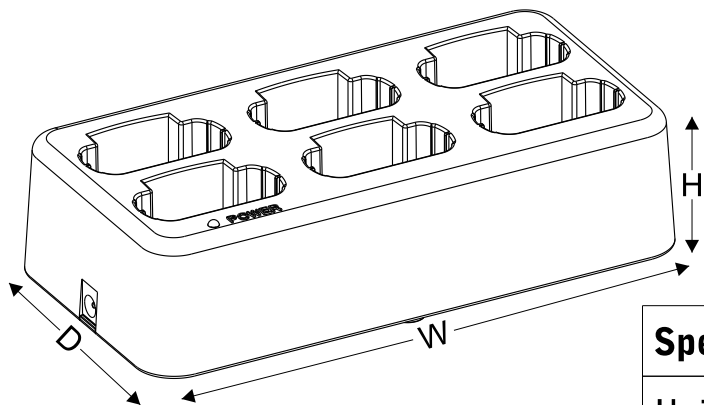

Docking Station 6

Model: C6

okayo[®]
The sound option

Units will be powered off automatically when being placed in the charger.

Red: Charging

Blue: Fully charged

Flash red: Error. Consult your dealer.

No LED: Out of position. Take out and re-insert again.

※ Plug type varies upon countries.

 Only original adapter is applicable.

This indicator will light up when charger is power connected.

Specifications

Unit capacity	6
Charging time	3~4 h
Charging connector	USB-C
Power supply input	100-240 VAC, 50-60 Hz
Power supply output	5 VDC, 4.0 A, 20 W
Dimensions (WxHxD)	17.0 x 4.5 x 8.7 cm
Unit weight	210 ± 10 g